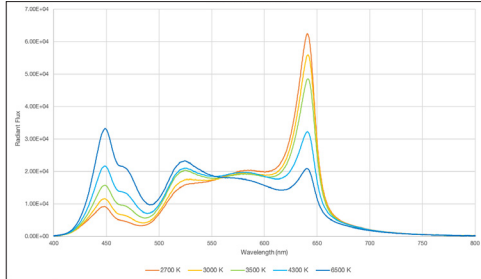

COLOR SPACE AND SATURATION/HUE

CIE 1931 COLOR SPACE

CIE 1976 u'v' UCS

THE 'ENTERTAINMENT' DATA TELLS THE STORY

SPECTRAL POWER DISTRIBUTION (SPD) AND TM-30 DATA

CTM1C-E
SPDs at Various CCTs

CTM1C-E
TM-30 Data at 4300 K

$R_f = 91$
 $R_g = 102$
 $D_{uv} = 0.0018$

RGB DATA

RGB COLOR WHEEL & CORRESPONDING HUE DEGREES

SPD AND DOMINANT WAVELENGTHS OF EACH RGB CHANNEL

	L_dominant (nm)	Excitation Purity (%)*
RED	626.8	99.6
GRN	525.1	76
BLU	463.4	93.2