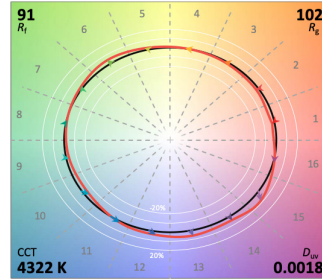

COLOR SPACE AND SATURATION/HUE

CIE 1931 COLOR SPACE

CIE 1976 u'v' UCS

THE 'ENTERTAINMENT' DATA TELLS THE STORY

SPECTRAL POWER DISTRIBUTION (SPD) AND TM-30 DATA

CTM1C-E
SPDs at Various CCTs

CTM1C-E
TM-30 Data at 4300 K

$R_f = 91$
 $R_g = 102$
 $D_{uv} = 0.0018$

RGB DATA

RGB COLOR WHEEL & CORRESPONDING HUE DEGREES

SPD AND DOMINANT WAVELENGTHS OF EACH RGB CHANNEL

	L_dominant (nm)	Excitation Purity (%)*
RED	626.8	99.6
GRN	525.1	76
BLU	463.4	93.2