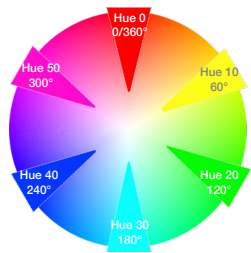

Color Consistency
Less than 2 SDCM

CTM1C-E

The 'Entertainment' family of araya Color Tuning Modules (CTM1C-E) delivers tunable white light across a CCT range of 1700–8000 K and dimming from 100–1%, while maintaining constant CCT, 90+ CRI and 70+ R9. With an expanded color gamut and on-board thermal feedback for color consistency, the CTM1C-E family provides exemplary performance for applications requiring high quality in color.

COLOR SPACE AND SATURATION/HUE

CIE 1931 COLOR SPACE

CIE 1976 u'v' UCS

THE 'ENTERTAINMENT' DATA TELLS THE STORY

SPECTRAL POWER DISTRIBUTION (SPD) AND TM-30 DATA

CTM1C-E
SPDs at Various CCTs

CTM1C-E
TM-30 Data at 4300 K

$R_f = 91$
 $R_g = 102$
 $D_{uv} = 0.0018$

RGB DATA

RGB COLOR WHEEL & CORRESPONDING HUE DEGREES

SPD AND DOMINANT WAVELENGTHS OF EACH RGB CHANNEL

	L_dominant (nm)	Excitation Purity (%)*
RED	626.8	99.6
GRN	525.1	76
BLU	463.4	93.2