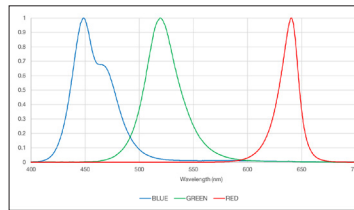

COLOR SPACE AND SATURATION/HUE

CIE 1931 COLOR SPACE

CIE 1976 u'v' UCS

THE 'ENTERTAINMENT' DATA TELLS THE STORY

SPECTRAL POWER DISTRIBUTION (SPD) AND TM-30 DATA

CTM1C-E
SPDs at Various CCTs

CTM1C-E
TM-30 Data at 4300 K

$R_f = 91$
 $R_g = 102$
 $D_{uv} = 0.0018$

RGB DATA

RGB COLOR WHEEL & CORRESPONDING HUE DEGREES

SPD AND DOMINANT WAVELENGTHS OF EACH RGB CHANNEL

	L_dominant (nm)	Excitation Purity (%)*
RED	626.8	99.6
GRN	525.1	76
BLU	463.4	93.2