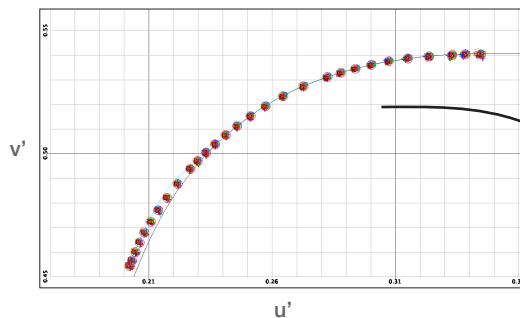

CIE 1976 u'v' UCS