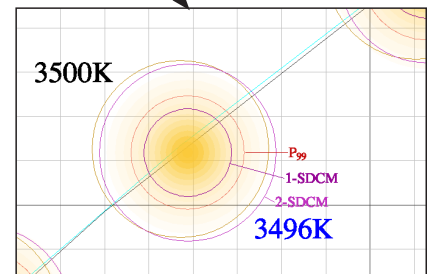

CIE 1976 u'v' UCS