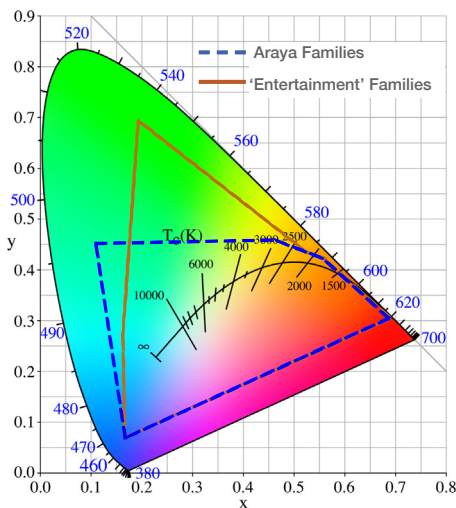

CTM1C-E ('ENTERTAINMENT' FAMILY) ROUND LED COLOR TUNING LIGHT ENGINES

Spectral Quality of Daylight
90+ CRI

Saturated Green
Expanded Gamut

Broad Tuning Range
1700–8000 K

Color Access
Pastels to Saturates

LED Dimming
100% – 1%

Color Consistency
Less than 2 SDCM

The 'Entertainment' family of araya Color Tuning Modules (CTM1C-E) delivers tunable white light across a CCT range of 1700–8000 K and dimming from 100–1%, while maintaining constant CCT, 90+ CRI and 70+ R9. With an expanded color gamut and on-board thermal feedback for color consistency, the CTM1C-E family provides exemplary performance for applications requiring high quality in color.

Notable features of CTM1C-E are on-board DMX512-A-RDM, over-the-wire FW upgrade-ability (FWU), and preloaded RGBW personalities. Choose from any one of fifteen (15) personalities, which include the original Araya Color Tuning (HSI), Warm/Dynamic Dimming, and several RGBW control options.

COLOR SPACE AND SATURATION/HUE

CIE 1931 COLOR SPACE